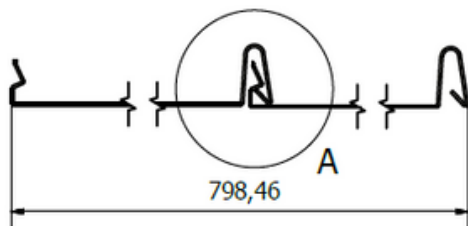

Metalcraft Roofing Systems Ltd
Unit 1 Bowling Park Close
Bradford
West Yorkshire
BD4 7HG
0113 824 3939

This document is the property of Metalcraft Roofing Systems Ltd. No disclosure, reproduction or use of any part of this document may be made without permission

AUTHOR:

Connor.Dennison

PART NUMBER:

QL0001

DESCRIPTION:

Quick Lock
Standing Seal Panel

MATERIAL/FINISH:

Coated Steel

QUANTITY:

SCALE: 1 : 2

REVISION:

SHEET: 1 of 2