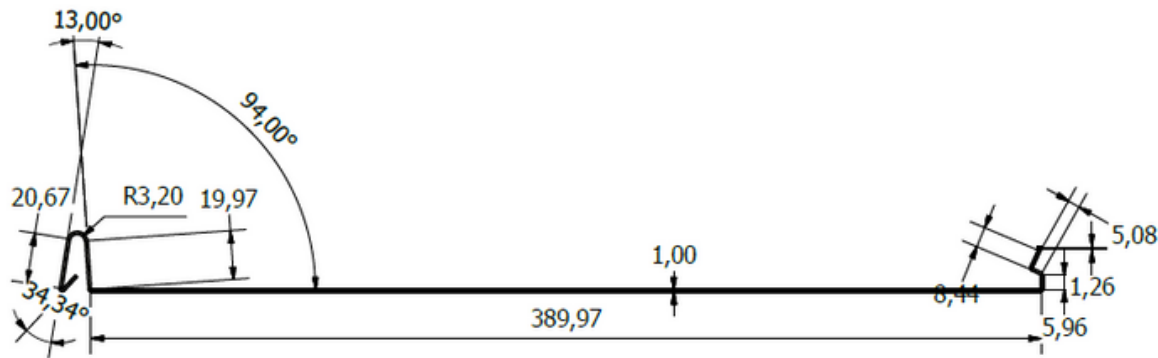

Metalcraft Roofing Systems Ltd
Unit 1 Bowling Park Close
Bradford
West Yorkshire
BD4 7HG
0113 824 3939

This document is the property of Metalcraft Roofing Systems Ltd. No disclosure, reproduction or use of any part of this document may be made without permission

AUTHOR:

Connor.Dennison

PART NUMBER:

QL0001

DESCRIPTION:

Quick Lock
Standing Seal Panel

MATERIAL/FINISH:

Coated Steel

QUANTITY:

SCALE: 1 : 2

REVISION:

SHEET: 1 of 2